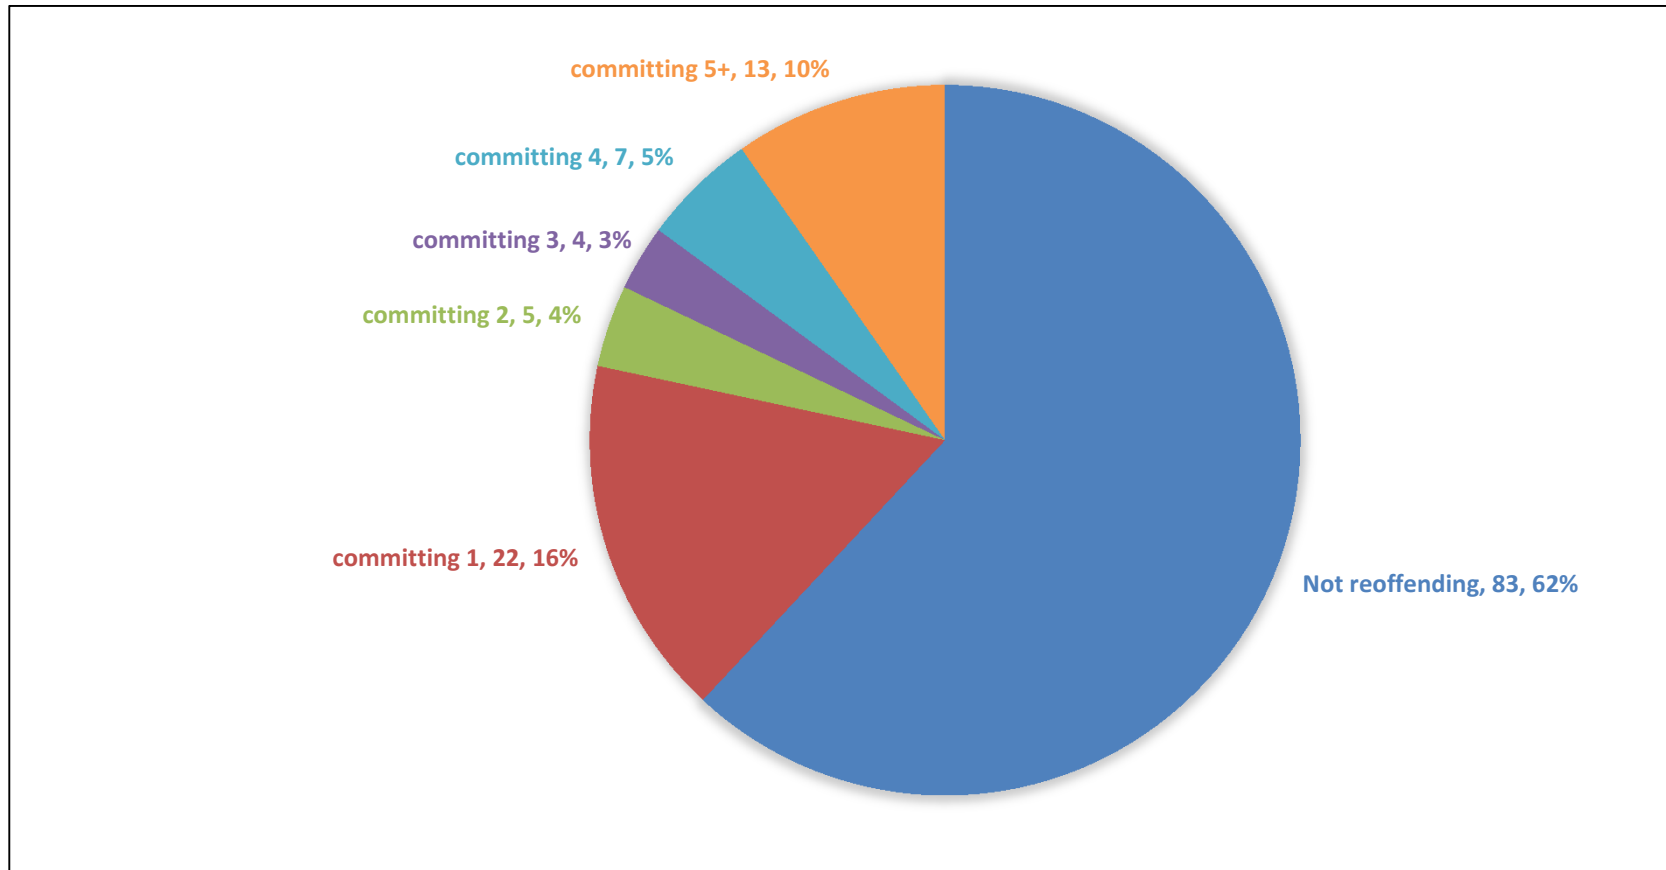

## Swansea YP's in each Frequency Band

This highlights that vast majority, over 60% of YP, did not re-offend within 12 months of the offence that placed them in this cohort.

# NPT YP's in each Frequency Band

This highlights that vast majority, over 60% of YP, did not re-offend within 12 months of the offence that placed them in this cohort.

## BCBC YP's in each Frequency Band

This highlights that vast majority, over 60% of YP, did not re-offend within 12 months of the offence that placed them in this cohort.