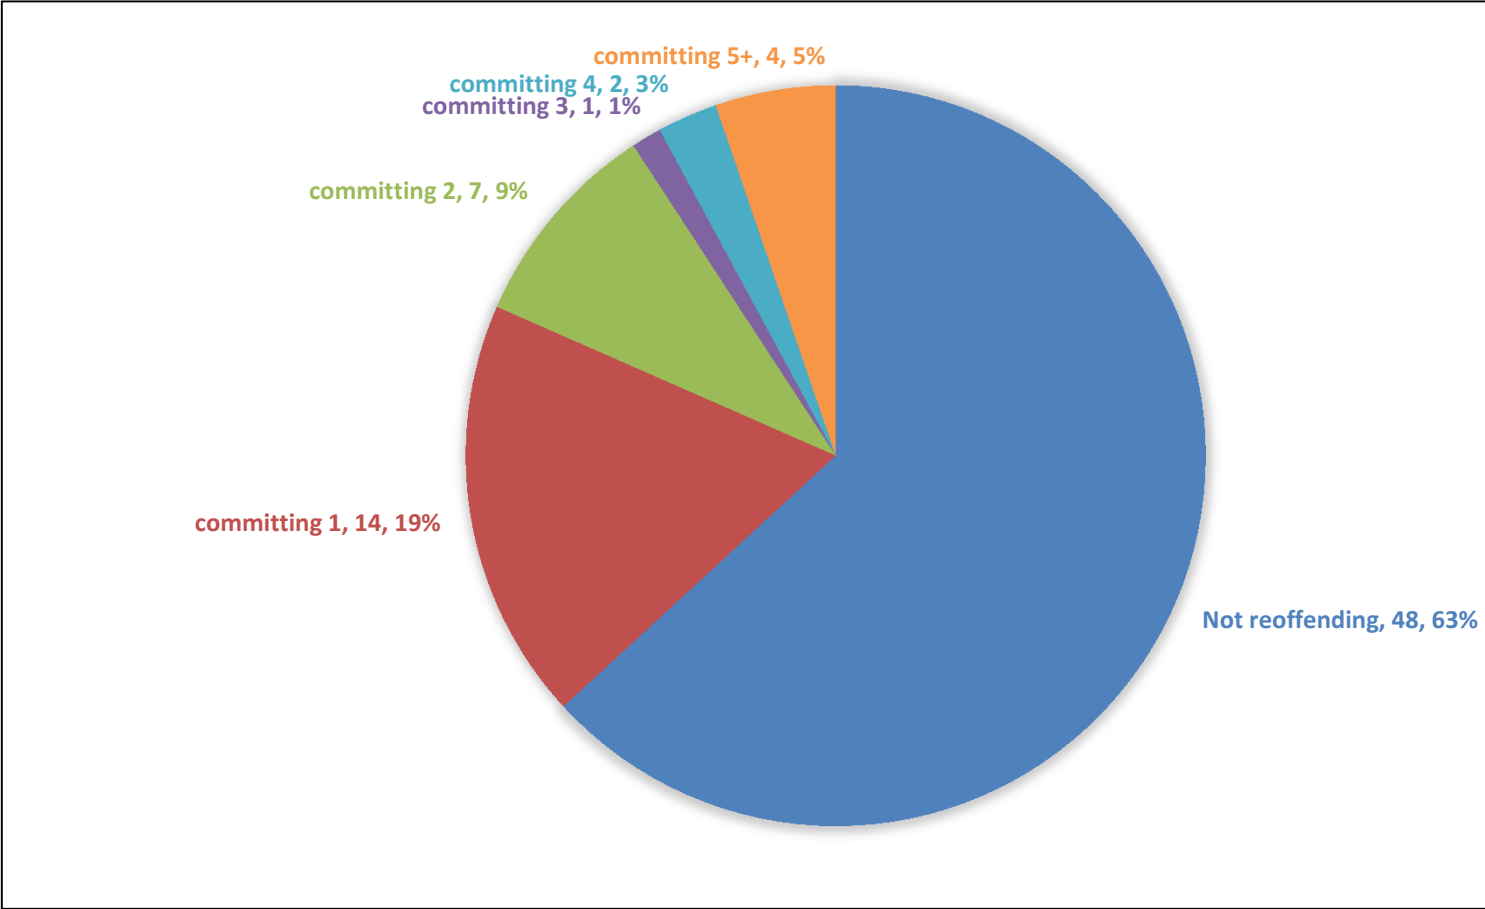

## Swansea YP's in each Frequency Band

This highlights that vast majority, over 60% of YP, did not re-offend within 12 months of the offence that placed them in this cohort.

# NPT YP's in each Frequency Band

This highlights that vast majority, over 60% of YP, did not re-offend within 12 months of the offence that placed them in this cohort.

## BCBC YP's in each Frequency Band

This highlights that vast majority, over 60% of YP, did not re-offend within 12 months of the offence that placed them in this cohort.