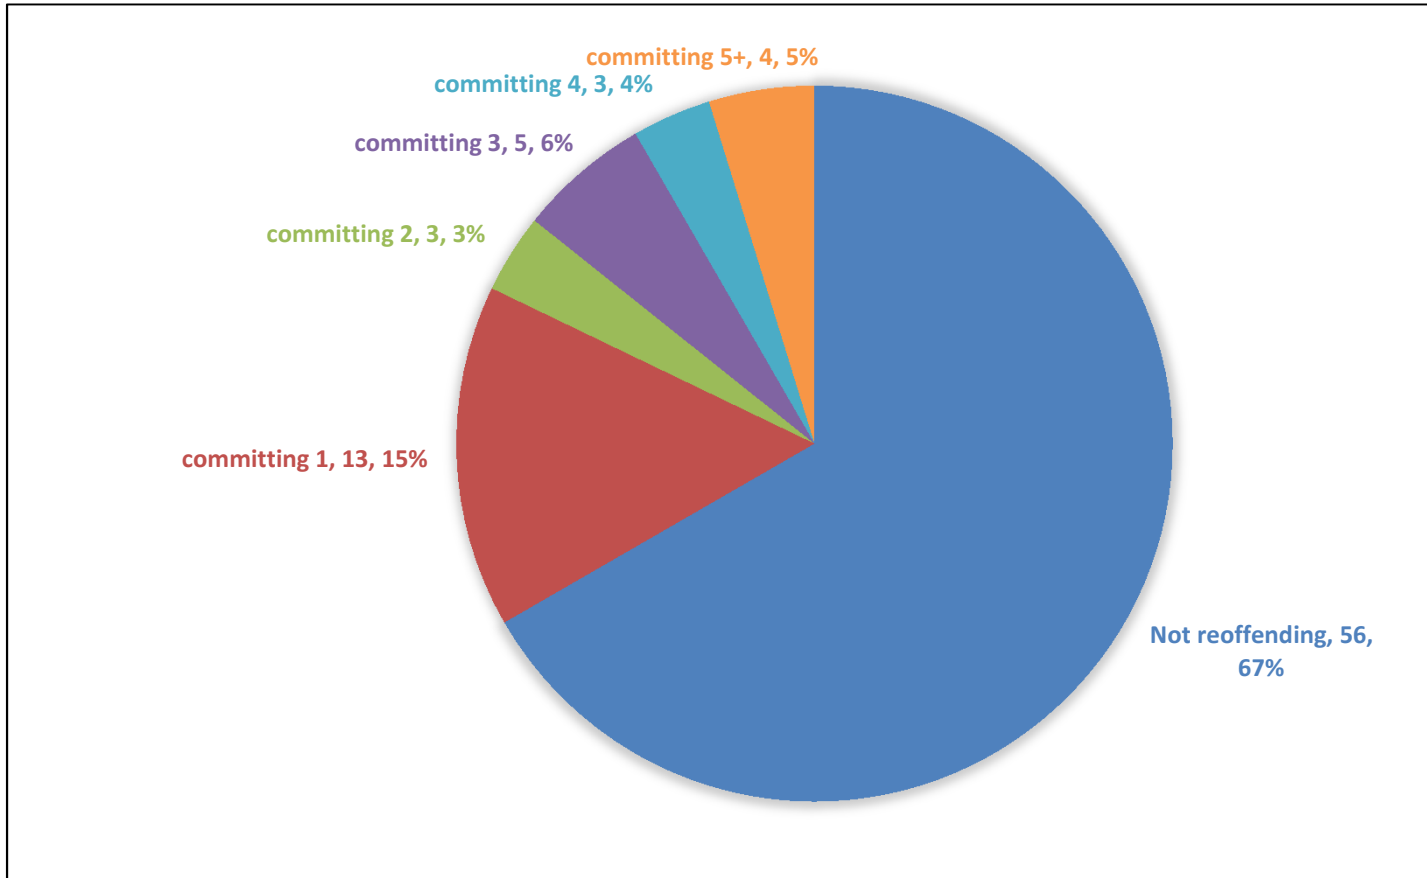

## Swansea YP's in each Frequency Band

This highlights that vast majority, over 60% of YP, did not re-offend within 12 months of the offence that placed them in this cohort.

# NPT YP's in each Frequency Band

This highlights that vast majority, over 60% of YP, did not re-offend within 12 months of the offence that placed them in this cohort.

## BCBC YP's in each Frequency Band

This highlights that vast majority, over 60% of YP, did not re-offend within 12 months of the offence that placed them in this cohort.